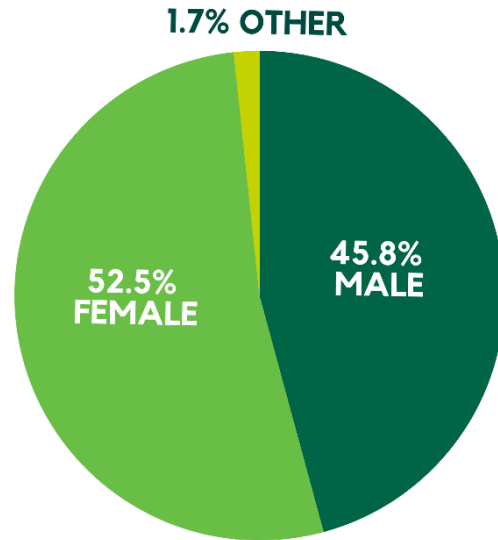

SUMMARY REPORT

The statistics in this report reflect a 89.6% knowledge rate derived from 319 out of the 356 students who graduated from Illinois Wesleyan University during the 2022-2023 academic year.

98.7% Working or Continuing Education

Summary Report

	Number of Responses	Percentage
<u>Working</u>		
Full-time employment	246	77.1%
Part-time employment	15	4.7%
<u>Continuing Education</u>		
Graduate/Professional/Other School	54	16.9%
Not Looking	2	0.6%
Still Seeking	2	0.6%
Total	319	100%*

GRADUATING CLASS DATA

ILLINOIS WESLEYAN UNIVERSITY CLASS OF 2023

ETHNICITY

GENDER

UNDERGRADUATE RESEARCH

*Research data collected from 213 of the 319 responses

INTERNSHIPS

72.08% INTERNED AS A STUDENT*