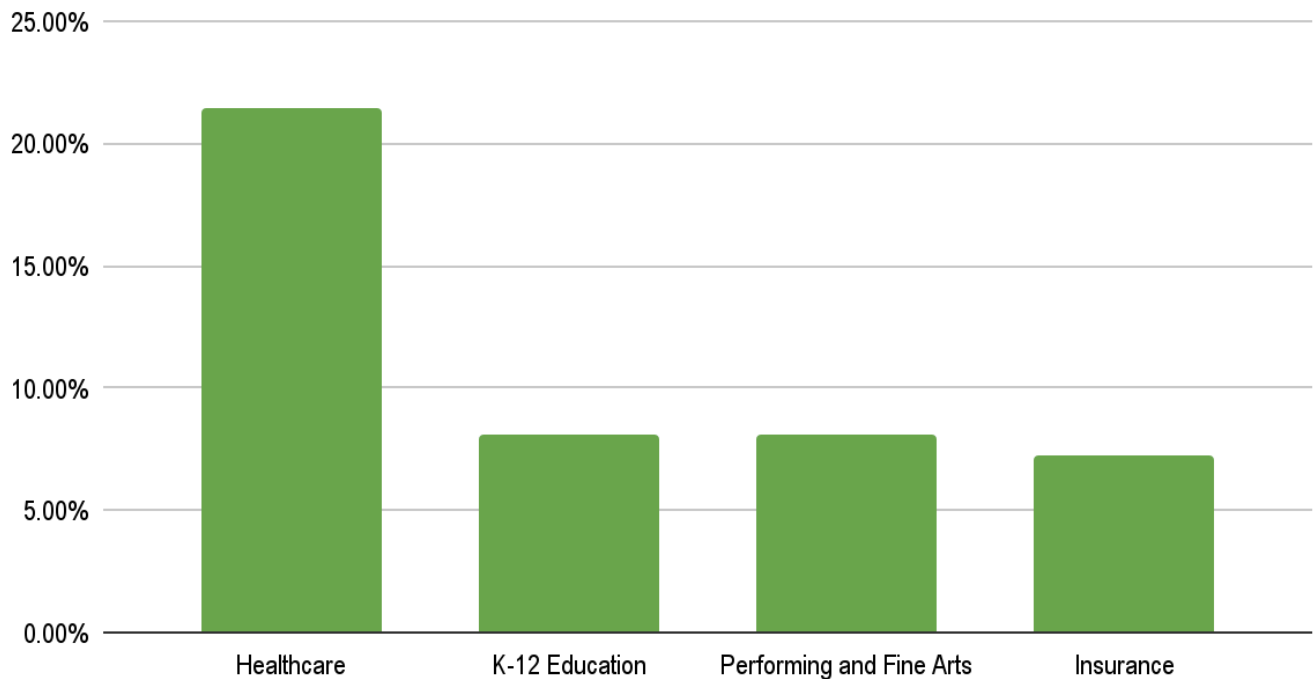

Politics	1	0.38%
Real Estate	2	0.77%
Retail Stores	4	1.53%
Sales & Marketing	1	0.38%
Scientific and Technical Consulting	1	0.38%
Social Assistance	2	0.77%
Sports & Leisure	4	1.53%
Staffing & Recruiting	2	0.77%
Transportation & Logistics	9	3.45%
Utilities and Renewable Energy	1	0.38%
Wholesale Trade	1	0.38%
Total	261	100.00%

Top Industries