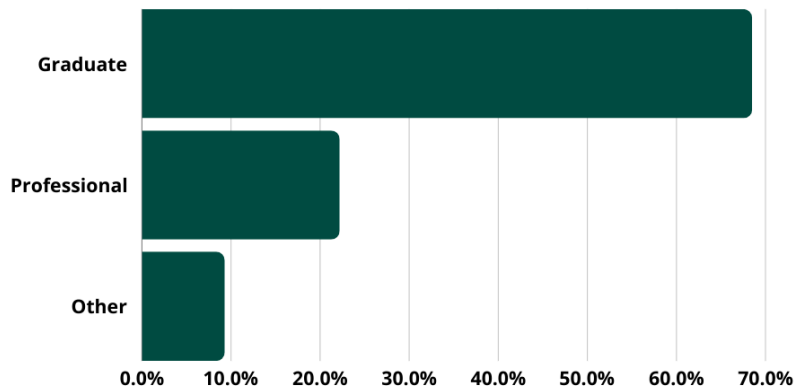

AT A GLANCE

ILLINOIS WESLEYAN UNIVERSITY CLASS OF 2023 FIRST DESTINATION SURVEY RESULTS

TITANS AFTER GRADUATION

SELECT EMPLOYERS

Advocate Health	access2insight	Mastercard	Northwestern Medicine
Allstate	Apple	Mercy	
Amazon	Abbott	MoLo Solutions	State Farm
AmeriCorps		Morningstar	
BlackRock	IBDO	Navistar, Inc.	PATH
BMO Financial Group	IDEAS PEOPLE TRUST	NISA Investment Advisors	
Bronner Group, LLC		Northern Trust	
Byline Bank	Carle	Office of Governor JB Pritzker	
CDW	EY	OSF HealthCare	
CNA Insurance		Plainfield School District 202	
Cornerstone Research		RSM US LLC	
Country Financial		Rush University Medical Center	MoLo
Deloitte		The Walt Disney Company	An Archer Truckload Service
Edward-Elmhurst Health		Timberline Knolls	
Heartland Bank and Trust	KPMG	Uline	
JPMorgan Chase		US House of Representatives	RUSH
LG Electronics		Wipfli	

TOP EMPLOYMENT INDUSTRIES

CONTINUING EDUCATION - TOP DEGREES & PROGRAMS

AVERAGE STARTING SALARY

\$57,162

Range: \$4,980- \$200,000

INTERNSHIP EXPERIENCE

72.1% of the Class of 2023 interned during their time at IWU. 26.4% of those reporting indicated completion of multiple internships.