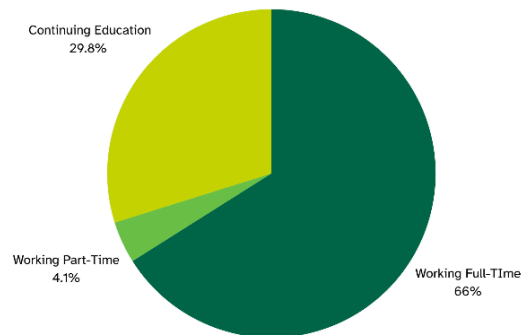

SOCIAL SCIENCES