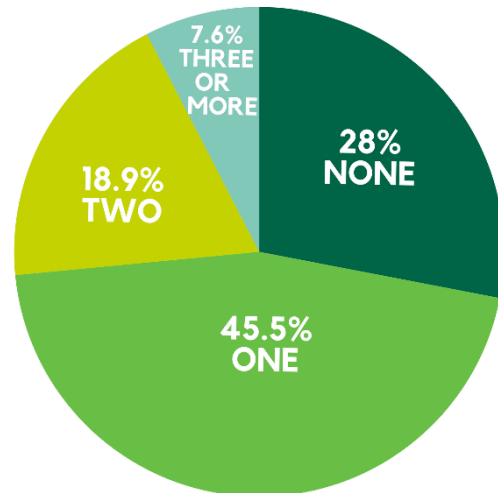

GRADUATING CLASS DATA

ILLINOIS WESLEYAN UNIVERSITY CLASS OF 2023

ETHNICITY

GENDER

UNDERGRADUATE RESEARCH

*Research data collected from 213 of the 319 responses

INTERNSHIPS

72.08% INTERNED AS A STUDENT*

*Intern data collected from 191 of the 319 responses

Additional Information

- Graduates reported employment in 29 states and the District of Columbia, and in 2 locations outside of the United States in Japan and Pakistan.
- Graduates reported graduate/professional school in 16 states with two students studying in international locations: London, England and Waterloo, Ontario, Canada.
- The number of finance majors has increased. We saw the addition of a number of key employers including BlackRock, Morningstar, Inc., NISA Investment Advisors, LLC, and BMO Financial Group.
- The percentage of graduates pursuing graduate/professional school held steady. 16.9% of respondents were enrolled in continuing education programs.