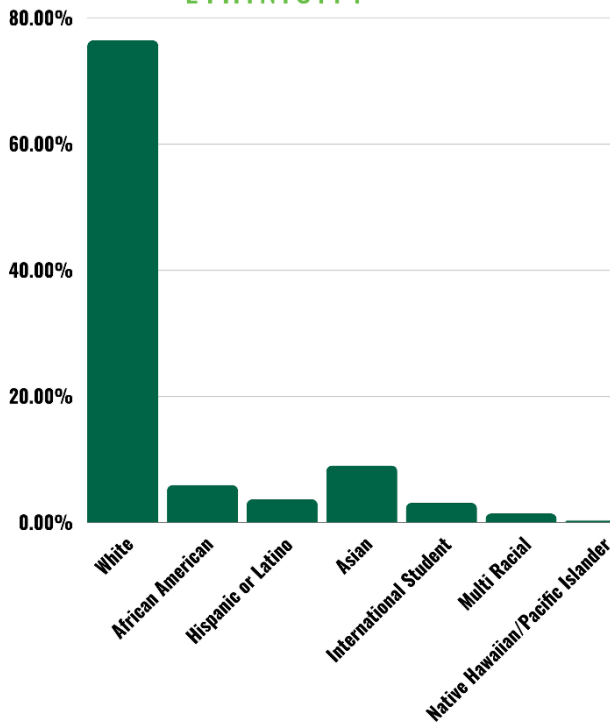

SUMMARY REPORT

The statistics in this report reflect a 89.6% knowledge rate derived from 319 out of the 356 students who graduated from Illinois Wesleyan University during the 2022-2023 academic year.

98.7% Working or Continuing Education

Summary Report

	Number of Responses	Percentage
<u>Working</u>		
Full-time employment	246	77.1%
Part-time employment	15	4.7%
<u>Continuing Education</u>		
Graduate/Professional/Other School	54	16.9%
Not Looking	2	0.6%
Still Seeking	2	0.6%
Total	319	100%*

GRADUATING CLASS DATA

ILLINOIS WESLEYAN UNIVERSITY CLASS OF 2023

ETHNICITY

GENDER

UNDERGRADUATE RESEARCH

*Research data collected from 213 of the 319 responses

INTERNSHIPS

72.08% INTERNED AS A STUDENT*

*Intern data collected from 191 of the 319 responses

Additional Information

- Graduates reported employment in 29 states and the District of Columbia, and in 2 locations outside of the United States in Japan and Pakistan.
- Graduates reported graduate/professional school in 16 states with two students studying in international locations: London, England and Waterloo, Ontario, Canada.
- The number of finance majors has increased. We saw the addition of a number of key employers including BlackRock, Morningstar, Inc., NISA Investment Advisors, LLC, and BMO Financial Group.
- The percentage of graduates pursuing graduate/professional school held steady. 16.9% of respondents were enrolled in continuing education programs.