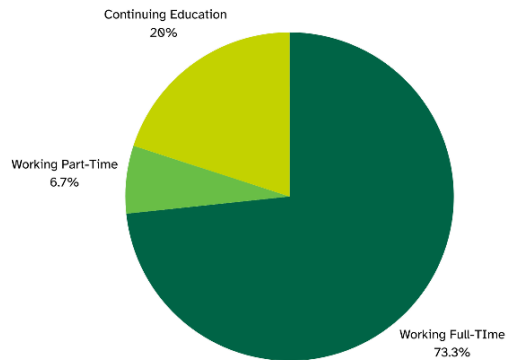

HUMANITIES