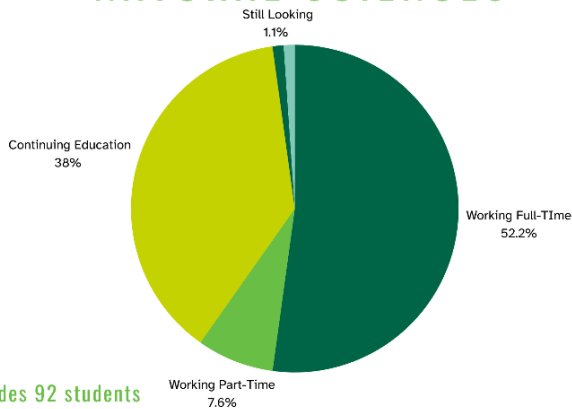

NATURAL SCIENCES