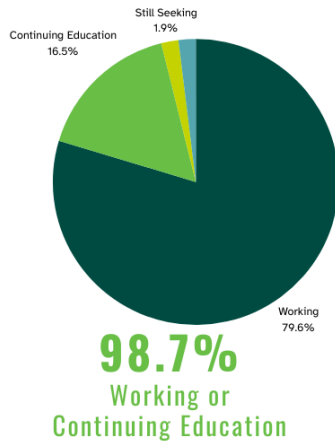

AT A GLANCE

ILLINOIS WESLEYAN UNIVERSITY CLASS OF 2023 FIRST DESTINATION SURVEY RESULTS

TITANS AFTER GRADUATION

SELECT EMPLOYERS

Advocate Health	access2insight	Mastercard	Northwestern Medicine
Allstate	Apple	Mercy	
Amazon	Abbott	MoLo Solutions	State Farm
AmeriCorps		Morningstar	
BlackRock	IBDO	Navistar, Inc.	PATH
BMO Financial Group	IDEAS | PEOPLE | TRUST	NISA Investment Advisors	
Bronner Group, LLC		Northern Trust	
Byline Bank	Carle	Office of Governor JB Pritzker	
CDW	EY	OSF HealthCare	
CNA Insurance		Plainfield School District 202	
Cornerstone Research		RSM US LLC	
Country Financial		Rush University Medical Center	MoLo
Deloitte		The Walt Disney Company	An Archer Truckload Service
Edward-Elmhurst Health		Timberline Knolls	
Heartland Bank and Trust	KPMG	Uline	
JPMorgan Chase		US House of Representatives	RUSH
LG Electronics		Wipfli