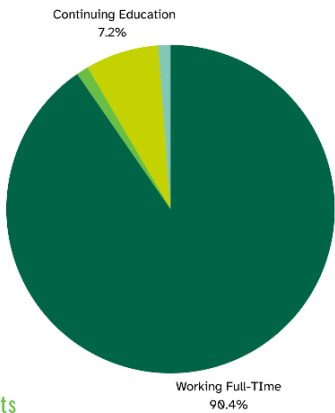

POST-GRADUATE ACTIVITY REPORT

ILLINOIS WESLEYAN UNIVERSITY CLASS OF 2023

SCHOOL OF NURSING

includes 46 students

COLLEGE OF FINE ARTS

includes 45 students

COLLEGE OF LIBERAL ARTS

BUSINESS & ECONOMICS