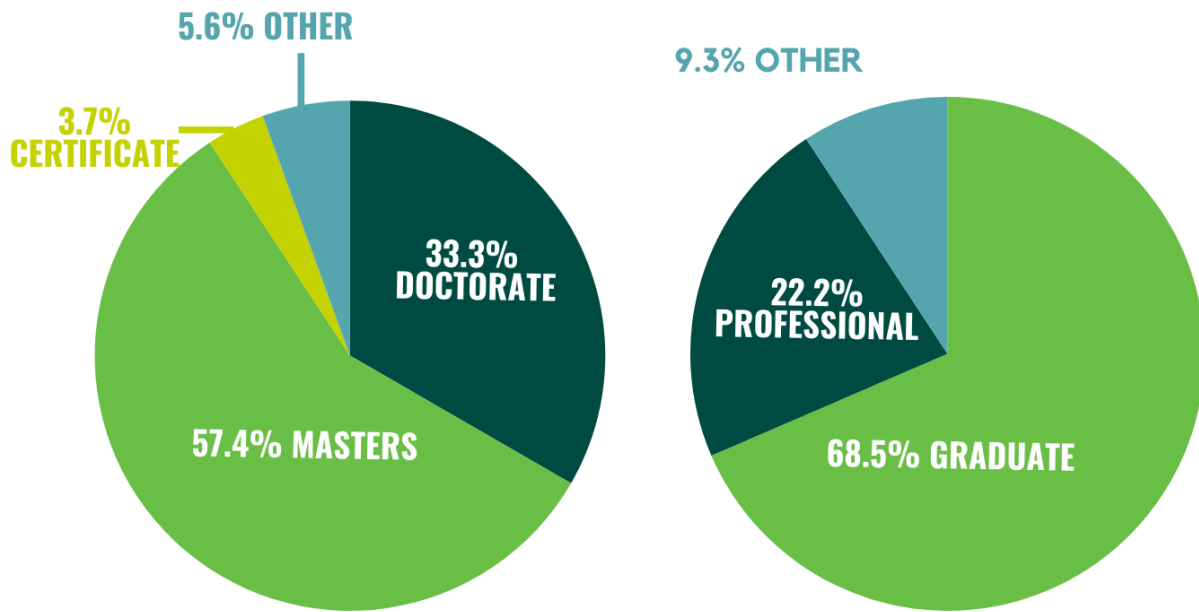

CONTINUING EDUCATION DATA

DEGREES AND PROGRAMS

Degree	Number of Responses	Percentage
Certificate	2	3.70%
DDS	1	1.85%
DPT	1	1.85%
JD	3	5.56%
MA/MS	21	38.89%
MBA	3	5.56%
MD	4	7.41%
MDiv	1	1.85%
ME	1	1.85%
MM	1	1.85%
MNutr	1	1.85%
MPA	1	1.85%
MSM	1	1.85%
MSW	1	1.85%
Other	3	5.56%
PhD	6	11.11%
OTD	1	1.85%
JD/MBA	2	3.70%