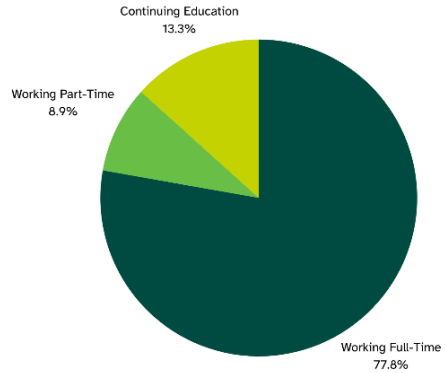

POST-GRADUATE ACTIVITY REPORT

ILLINOIS WESLEYAN UNIVERSITY CLASS OF 2023

SCHOOL OF NURSING

includes 46 students

COLLEGE OF FINE ARTS

includes 45 students

COLLEGE OF LIBERAL ARTS

BUSINESS & ECONOMICS