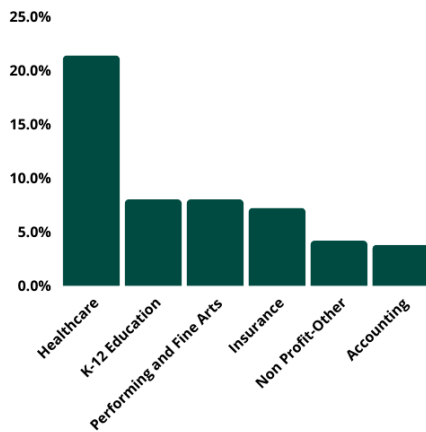

AT A GLANCE

ILLINOIS WESLEYAN UNIVERSITY CLASS OF 2023 FIRST DESTINATION SURVEY RESULTS

TITANS AFTER GRADUATION

SELECT EMPLOYERS

Advocate Health	access2insight	Mastercard	Northwestern Medicine
Allstate	Apple	Mercy	
Amazon	Abbott	MoLo Solutions	State Farm
AmeriCorps		Morningstar	
BlackRock	IBDO	Navistar, Inc.	PATH
BMO Financial Group	IDEAS PEOPLE TRUST	NISA Investment Advisors	
Bronner Group, LLC		Northern Trust	
Byline Bank	Carle	Office of Governor JB Pritzker	
CDW	EY	OSF HealthCare	
CNA Insurance		Plainfield School District 202	
Cornerstone Research		RSM US LLC	
Country Financial		Rush University Medical Center	MoLo
Deloitte		The Walt Disney Company	An Archer Truckload Service
Edward-Elmhurst Health		Timberline Knolls	
Heartland Bank and Trust	KPMG	Uline	
JPMorgan Chase		US House of Representatives	RUSH
LG Electronics		Wipfli	

TOP EMPLOYMENT INDUSTRIES

CONTINUING EDUCATION - TOP DEGREES & PROGRAMS

AVERAGE STARTING SALARY

\$57,162

Range: \$4,980- \$200,000

INTERNSHIP EXPERIENCE

72.1% of the Class of 2023 interned during their time at IWU. 26.4% of those reporting indicated completion of multiple internships.