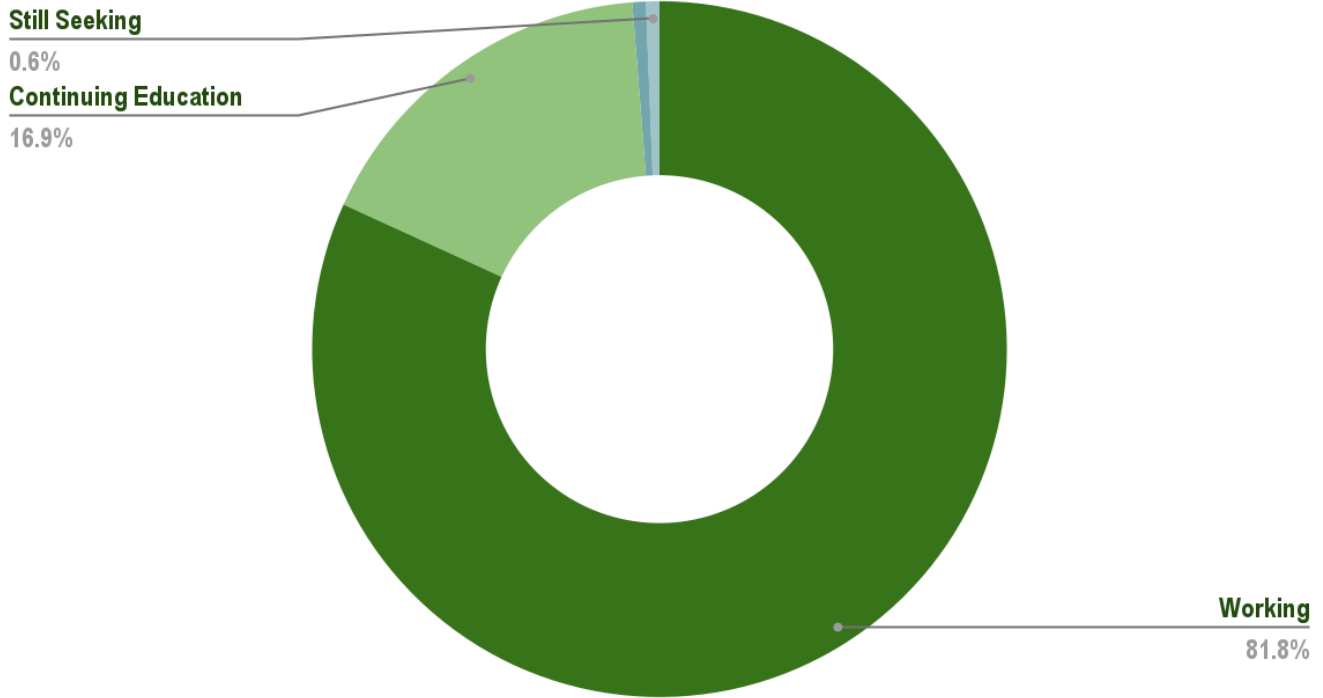

SUMMARY REPORT

The statistics in this report reflect a 89.6% knowledge rate derived from 319 out of the 356 students who graduated from Illinois Wesleyan University during the 2022-2023 academic year.

98.7% Working or Continuing Education

Summary Report

	Number of Responses	Percentage
<u>Working</u>		
Full-time employment	246	77.1%
Part-time employment	15	4.7%
<u>Continuing Education</u>		
Graduate/Professional/Other School	54	16.9%
Not Looking	2	0.6%
Still Seeking	2	0.6%
Total	319	100%*