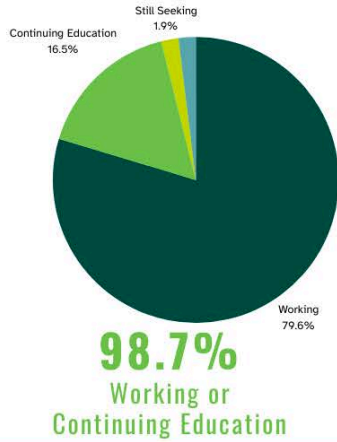

AT A GLANCE

ILLINOIS WESLEYAN UNIVERSITY CLASS OF 2023 FIRST DESTINATION SURVEY RESULTS

TITANS AFTER GRADUATION

SELECT EMPLOYERS

Advocate Health	access2insight	Mastercard	Northwestern Medicine
Allstate	Apple	Mercy	
Amazon	Abbott	MoLo Solutions	State Farm
AmeriCorps		Morningstar	
BlackRock	IBDO	Navistar, Inc.	PATH
BMO Financial Group	IDEAS | PEOPLE | TRUST	NISA Investment Advisors	
Bronner Group, LLC		Northern Trust	
Byline Bank	Carle	Office of Governor JB Pritzker	
CDW	EY	OSF HealthCare	
CNA Insurance		Plainfield School District 202	
Cornerstone Research		RSM US LLC	
Country Financial		Rush University Medical Center	MoLo
Deloitte		The Walt Disney Company	An Ardent Truckload Service
Edward-Elmhurst Health		Timberline Knolls	
Heartland Bank and Trust	KPMG	Uline	
JPMorgan Chase		US House of Representatives	RUSH
LG Electronics		Wipfli