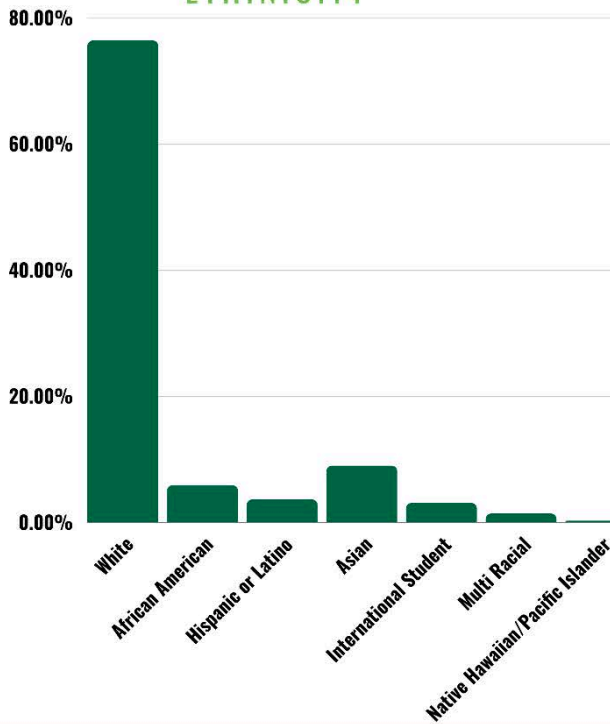

SUMMARY REPORT

The statistics in this report reflect a 89.6% knowledge rate derived from 319 out of the 356 students who graduated from Illinois Wesleyan University during the 2022-2023 academic year.

98.7% Working or Continuing Education

Summary Report

	Number of Responses	Percentage
<u>Working</u>		
Full-time employment	246	77.1%
Part-time employment	15	4.7%
<u>Continuing Education</u>		
Graduate/Professional/Other School	54	16.9%
Not Looking	2	0.6%
Still Seeking	2	0.6%
Total	319	100%*

GRADUATING CLASS DATA

ILLINOIS WESLEYAN UNIVERSITY CLASS OF 2023

ETHNICITY

GENDER

UNDERGRADUATE RESEARCH

*Research data collected from 213 of the 319 responses

INTERNSHIPS

72.08% INTERNED AS A STUDENT*

*Intern data collected from 191 of the 319 responses

Additional Information

- Graduates reported employment in 29 states and the District of Columbia, and in 2 locations outside of the United States in Japan and Pakistan.
- Graduates reported graduate/professional school in 16 states with two students studying in international locations: London, England and Waterloo, Ontario, Canada.
- The number of finance majors has increased. We saw the addition of a number of key employers including BlackRock, Morningstar, Inc., NISA Investment Advisors, LLC, and BMO Financial Group.
- The percentage of graduates pursuing graduate/professional school held steady. 16.9% of respondents were enrolled in continuing education programs.