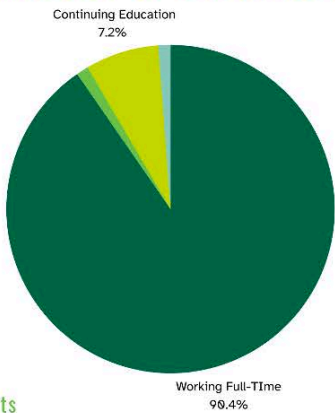

POST-GRADUATE ACTIVITY REPORT

ILLINOIS WESLEYAN UNIVERSITY CLASS OF 2023

SCHOOL OF NURSING

includes 46 students

COLLEGE OF FINE ARTS

includes 45 students

COLLEGE OF LIBERAL ARTS

BUSINESS & ECONOMICS