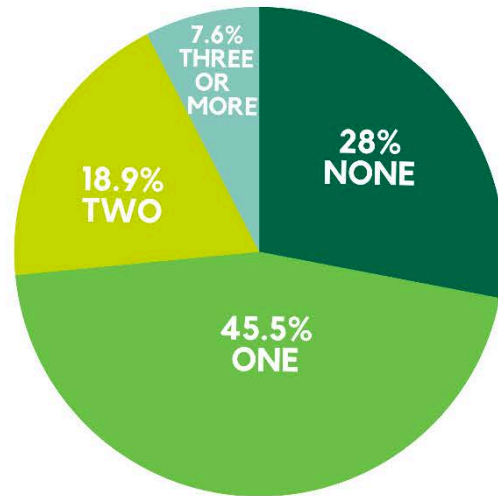

SUMMARY REPORT

The statistics in this report reflect a 89.6% knowledge rate derived from 319 out of the 356 students who graduated from Illinois Wesleyan University during the 2022-2023 academic year.

98.7% Working or Continuing Education

Summary Report

	Number of Responses	Percentage
<u>Working</u>		
Full-time employment	246	77.1%
Part-time employment	15	4.7%
<u>Continuing Education</u>		
Graduate/Professional/Other School	54	16.9%
Not Looking	2	0.6%
Still Seeking	2	0.6%
Total	319	100%*

GRADUATING CLASS DATA

ILLINOIS WESLEYAN UNIVERSITY CLASS OF 2023

ETHNICITY

GENDER

UNDERGRADUATE RESEARCH

*Research data collected from 213 of the 319 responses

INTERNSHIPS

72.08% INTERNED AS A STUDENT*

*Intern data collected from 191 of the 319 responses

Additional Information

- Graduates reported employment in 29 states and the District of Columbia, and in 2 locations outside of the United States in Japan and Pakistan.
- Graduates reported graduate/professional school in 16 states with two students studying in international locations: London, England and Waterloo, Ontario, Canada.
- The number of finance majors has increased. We saw the addition of a number of key employers including BlackRock, Morningstar, Inc., NISA Investment Advisors, LLC, and BMO Financial Group.
- The percentage of graduates pursuing graduate/professional school held steady. 16.9% of respondents were enrolled in continuing education programs.