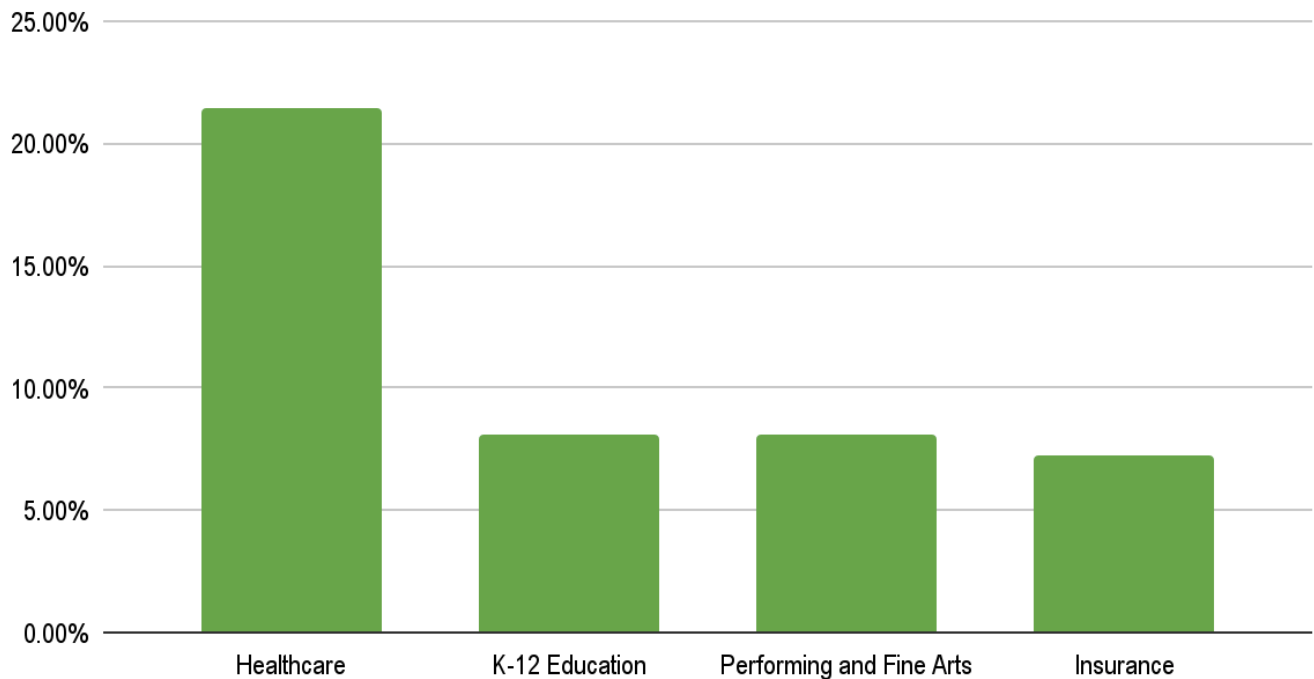

Politics	1	0.38%
Real Estate	2	0.77%
Retail Stores	4	1.53%
Sales & Marketing	1	0.38%
Scientific and Technical Consulting	1	0.38%
Social Assistance	2	0.77%
Sports & Leisure	4	1.53%
Staffing & Recruiting	2	0.77%
Transportation & Logistics	9	3.45%
Utilities and Renewable Energy	1	0.38%
Wholesale Trade	1	0.38%
Total	261	100.00%

Top Industries