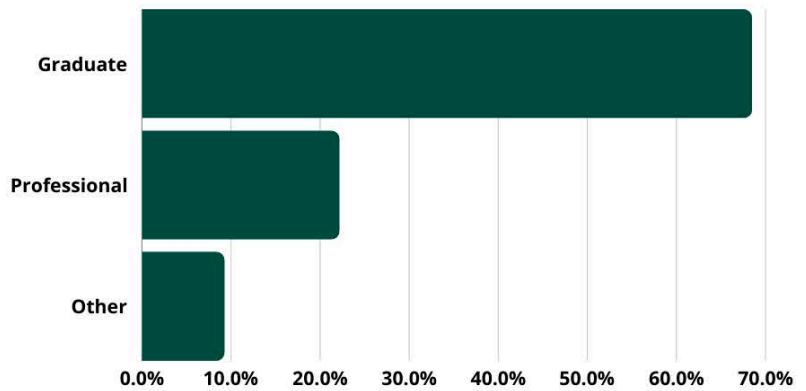

AT A GLANCE

ILLINOIS WESLEYAN UNIVERSITY CLASS OF 2023 FIRST DESTINATION SURVEY RESULTS

TITANS AFTER GRADUATION

SELECT EMPLOYERS

Advocate Health	access2insight	Mastercard	Northwestern Medicine
Allstate	Apple	Mercy	
Amazon	Abbott	MoLo Solutions	State Farm
AmeriCorps		Morningstar	
BlackRock	IBDO	Navistar, Inc.	PATH
BMO Financial Group	IDEAS PEOPLE TRUST	NISA Investment Advisors	
Bronner Group, LLC		Northern Trust	
Byline Bank	Carle	Office of Governor JB Pritzker	
CDW	EY	OSF HealthCare	
CNA Insurance		Plainfield School District 202	
Cornerstone Research		RSM US LLC	
Country Financial		Rush University Medical Center	MoLo
Deloitte		The Walt Disney Company	An Ardent Truckload Service
Edward-Elmhurst Health		Timberline Knolls	
Heartland Bank and Trust	KPMG	Uline	
JPMorgan Chase		US House of Representatives	RUSH
LG Electronics		Wipfli	

TOP EMPLOYMENT INDUSTRIES

CONTINUING EDUCATION - TOP DEGREES & PROGRAMS

AVERAGE STARTING SALARY

\$57,162

Range: \$4,980- \$200,000

INTERNSHIP EXPERIENCE

72.1% of the Class of 2023 interned during their time at IWU. 26.4% of those reporting indicated completion of multiple internships.