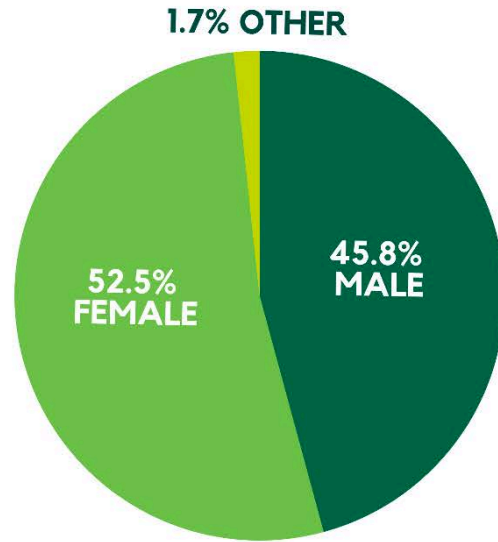

SUMMARY REPORT

The statistics in this report reflect a 89.6% knowledge rate derived from 319 out of the 356 students who graduated from Illinois Wesleyan University during the 2022-2023 academic year.

98.7% Working or Continuing Education

Summary Report

	Number of Responses	Percentage
<u>Working</u>		
Full-time employment	246	77.1%
Part-time employment	15	4.7%
<u>Continuing Education</u>		
Graduate/Professional/Other School	54	16.9%
Not Looking	2	0.6%
Still Seeking	2	0.6%
Total	319	100%*

GRADUATING CLASS DATA

ILLINOIS WESLEYAN UNIVERSITY CLASS OF 2023

ETHNICITY

GENDER

UNDERGRADUATE RESEARCH

*Research data collected from 213 of the 319 responses

INTERNSHIPS

72.08% INTERNED AS A STUDENT*