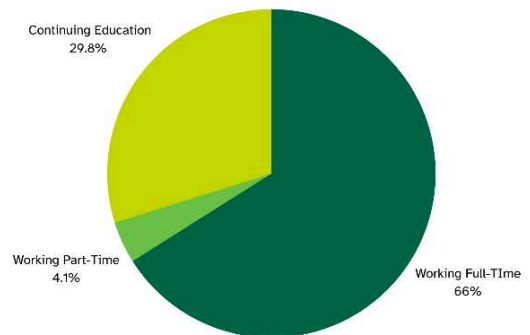

SOCIAL SCIENCES