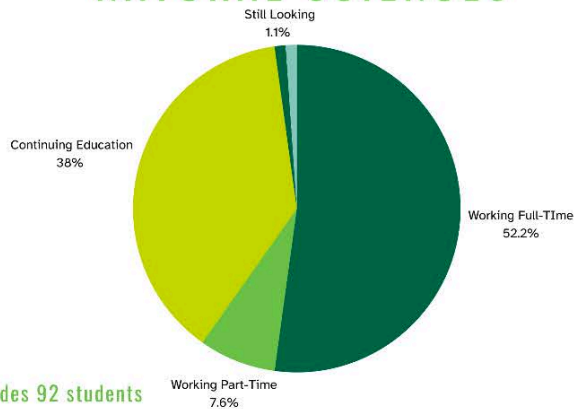

NATURAL SCIENCES