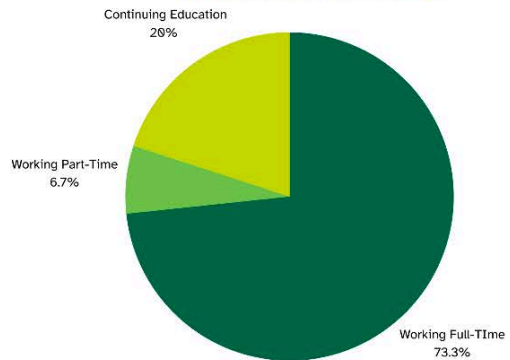

HUMANITIES