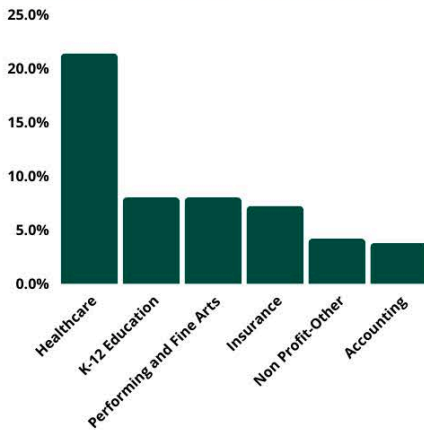

	2023	2022	2021	2020	2019
Participation (Responses/Total number of graduates)	319/356	339/385	314/347	343/385	361/414
Participation Percentage/Knowledge Rate	89.6%	88.1%	90.5%	89.1%	87.2%
Success					
Working, Continuing Education, Military or Volunteering	98.7%	97.3%	96.8%	95.3%	97.7%
Employment					
	261/81.9	272/80.2%	249/79.3%	265/77.2%	261/72.3%
Full-Time	246/76.9%	247/72.9%	235/74.8%	237/69.1%	254/70.4%
Part-Time	15/5.0%	25/7.4%	14/4.5%	28/8.1%	7/1.9%
Average Starting Salary					
	\$57,162	\$55,039	\$51,387	\$51,657	\$50,646
Continuing Education					
	54/16.9%	57/16.8%	55/17.5%	62/18.1%	90/24.9%
Graduate School	37/68.5%	34/59.7%	28/8.9%	49/14.3%	54/14.9%
Professional School	12/22.2%	20/35.1%	25/8.0%	12/3.5%	30/8.3%
Bachelor's Degree/Other	5/9.3%	3/5.3%	2/0.6%	1/0.3%	6/1.7%
Still Looking					
	2/0.6%	9/2.7%	10/3.2%	16/4.7%	10/2.8%

AT A GLANCE

ILLINOIS WESLEYAN UNIVERSITY CLASS OF 2023 FIRST DESTINATION SURVEY RESULTS

TITANS AFTER GRADUATION

SELECT EMPLOYERS

Advocate Health	access2insight	Mastercard	Northwestern Medicine
Allstate	Apple	Mercy	
Amazon	Abbott	MoLo Solutions	State Farm
AmeriCorps		Morningstar	
BlackRock	IBDO	Navistar, Inc.	PATH
BMO Financial Group	IDEAS PEOPLE TRUST	NISA Investment Advisors	
Bronner Group, LLC		Northern Trust	
Byline Bank	Carle	Office of Governor JB Pritzker	
CDW	EY	OSF HealthCare	
CNA Insurance		Plainfield School District 202	
Cornerstone Research		RSM US LLC	
Country Financial		Rush University Medical Center	MoLo
Deloitte		The Walt Disney Company	An Ardent Truckload Service
Edward-Elmhurst Health		Timberline Knolls	
Heartland Bank and Trust	KPMG	Uline	
JPMorgan Chase		US House of Representatives	RUSH
LG Electronics		Wipfli	

TOP EMPLOYMENT INDUSTRIES

CONTINUING EDUCATION - TOP DEGREES & PROGRAMS

AVERAGE STARTING SALARY

\$57,162

Range: \$4,980- \$200,000

INTERNSHIP EXPERIENCE

72.1% of the Class of 2023 interned during their time at IWU. 26.4% of those reporting indicated completion of multiple internships.