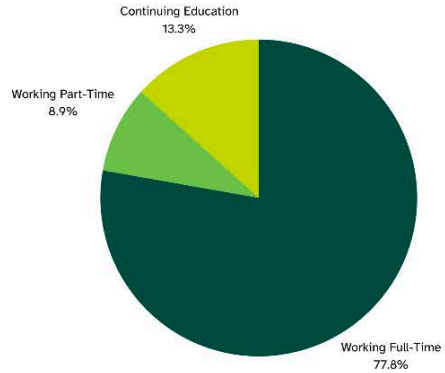

POST-GRADUATE ACTIVITY REPORT

ILLINOIS WESLEYAN UNIVERSITY CLASS OF 2023

SCHOOL OF NURSING

includes 46 students

COLLEGE OF FINE ARTS

includes 45 students

COLLEGE OF LIBERAL ARTS

BUSINESS & ECONOMICS