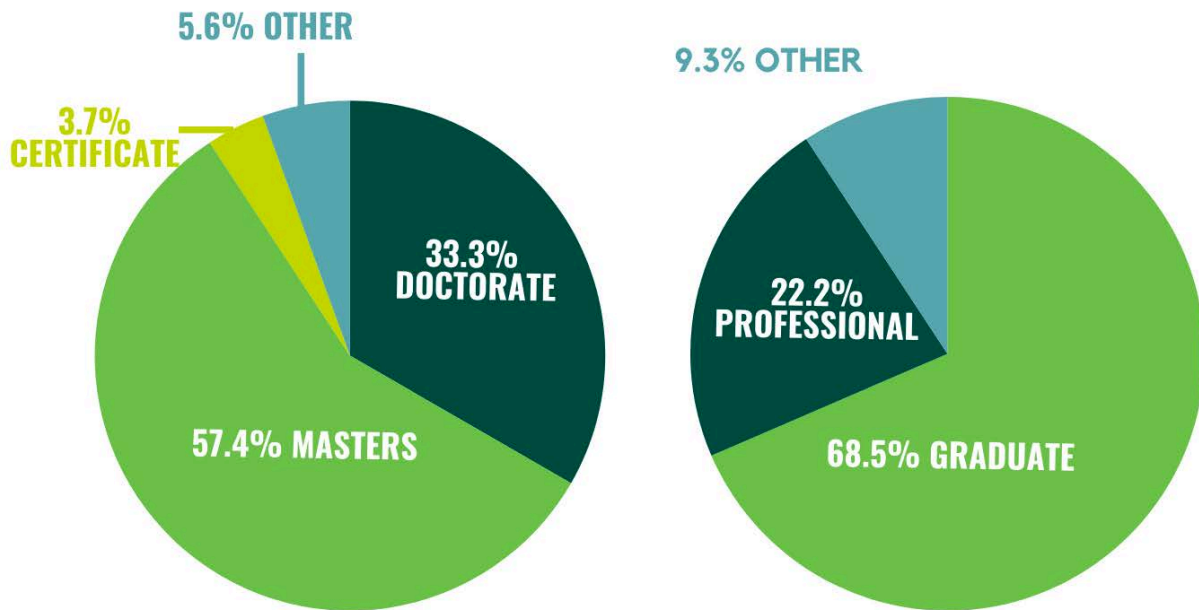

CONTINUING EDUCATION DATA

DEGREES AND PROGRAMS

Degree	Number of Responses	Percentage
Certificate	2	3.70%
DDS	1	1.85%
DPT	1	1.85%
JD	3	5.56%
MA/MS	21	38.89%
MBA	3	5.56%
MD	4	7.41%
MDiv	1	1.85%
ME	1	1.85%
MM	1	1.85%
MNutr	1	1.85%
MPA	1	1.85%
MSM	1	1.85%
MSW	1	1.85%
Other	3	5.56%
PhD	6	11.11%
OTD	1	1.85%
JD/MBA	2	3.70%