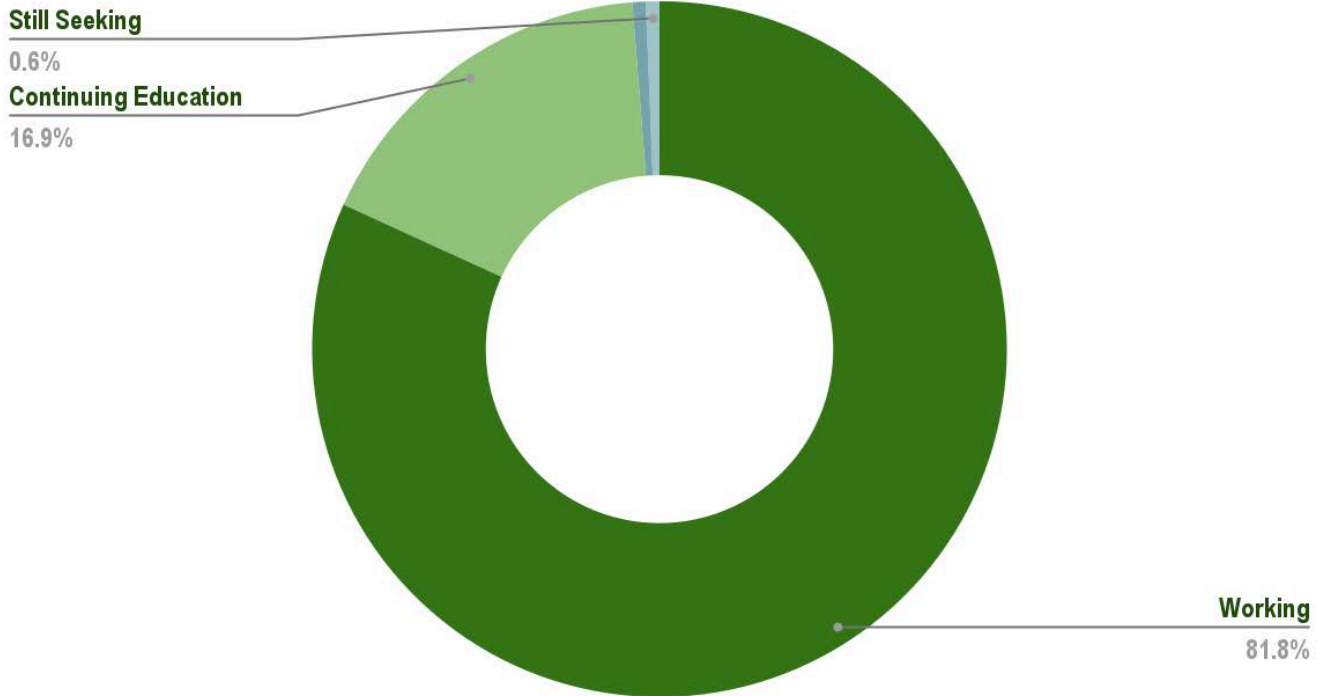

SUMMARY REPORT

The statistics in this report reflect a 89.6% knowledge rate derived from 319 out of the 356 students who graduated from Illinois Wesleyan University during the 2022-2023 academic year.

98.7% Working or Continuing Education

Summary Report

	Number of Responses	Percentage
<u>Working</u>		
Full-time employment	246	77.1%
Part-time employment	15	4.7%
<u>Continuing Education</u>		
Graduate/Professional/Other School	54	16.9%
Not Looking	2	0.6%
Still Seeking	2	0.6%
Total	319	100%*